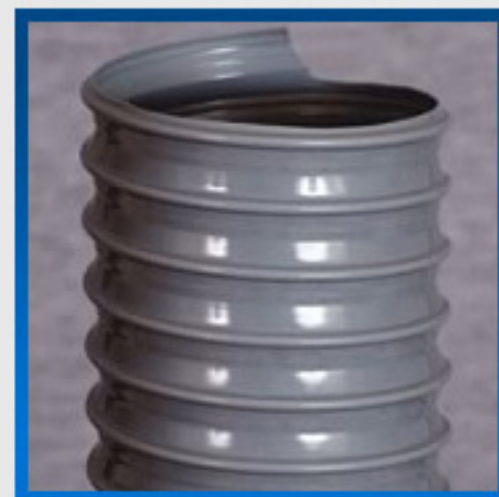

## Tuffline Flexible Duct Hose (Gray) :

Can be used as exhaust pipes in Carpentry Shop ventilation or exhaust hoods or as ducting in air and conditioning system, fumes, dust etc.

### Features:

- Light weight for easy transportation.
- High flexibility for easy bending.
- Resistant to toxic chemicals and dramatic environment.
- Longer life, made from virgin raw materials.
- Fisheries and shipping industries.
- Available in Grey/White Transparent colours.